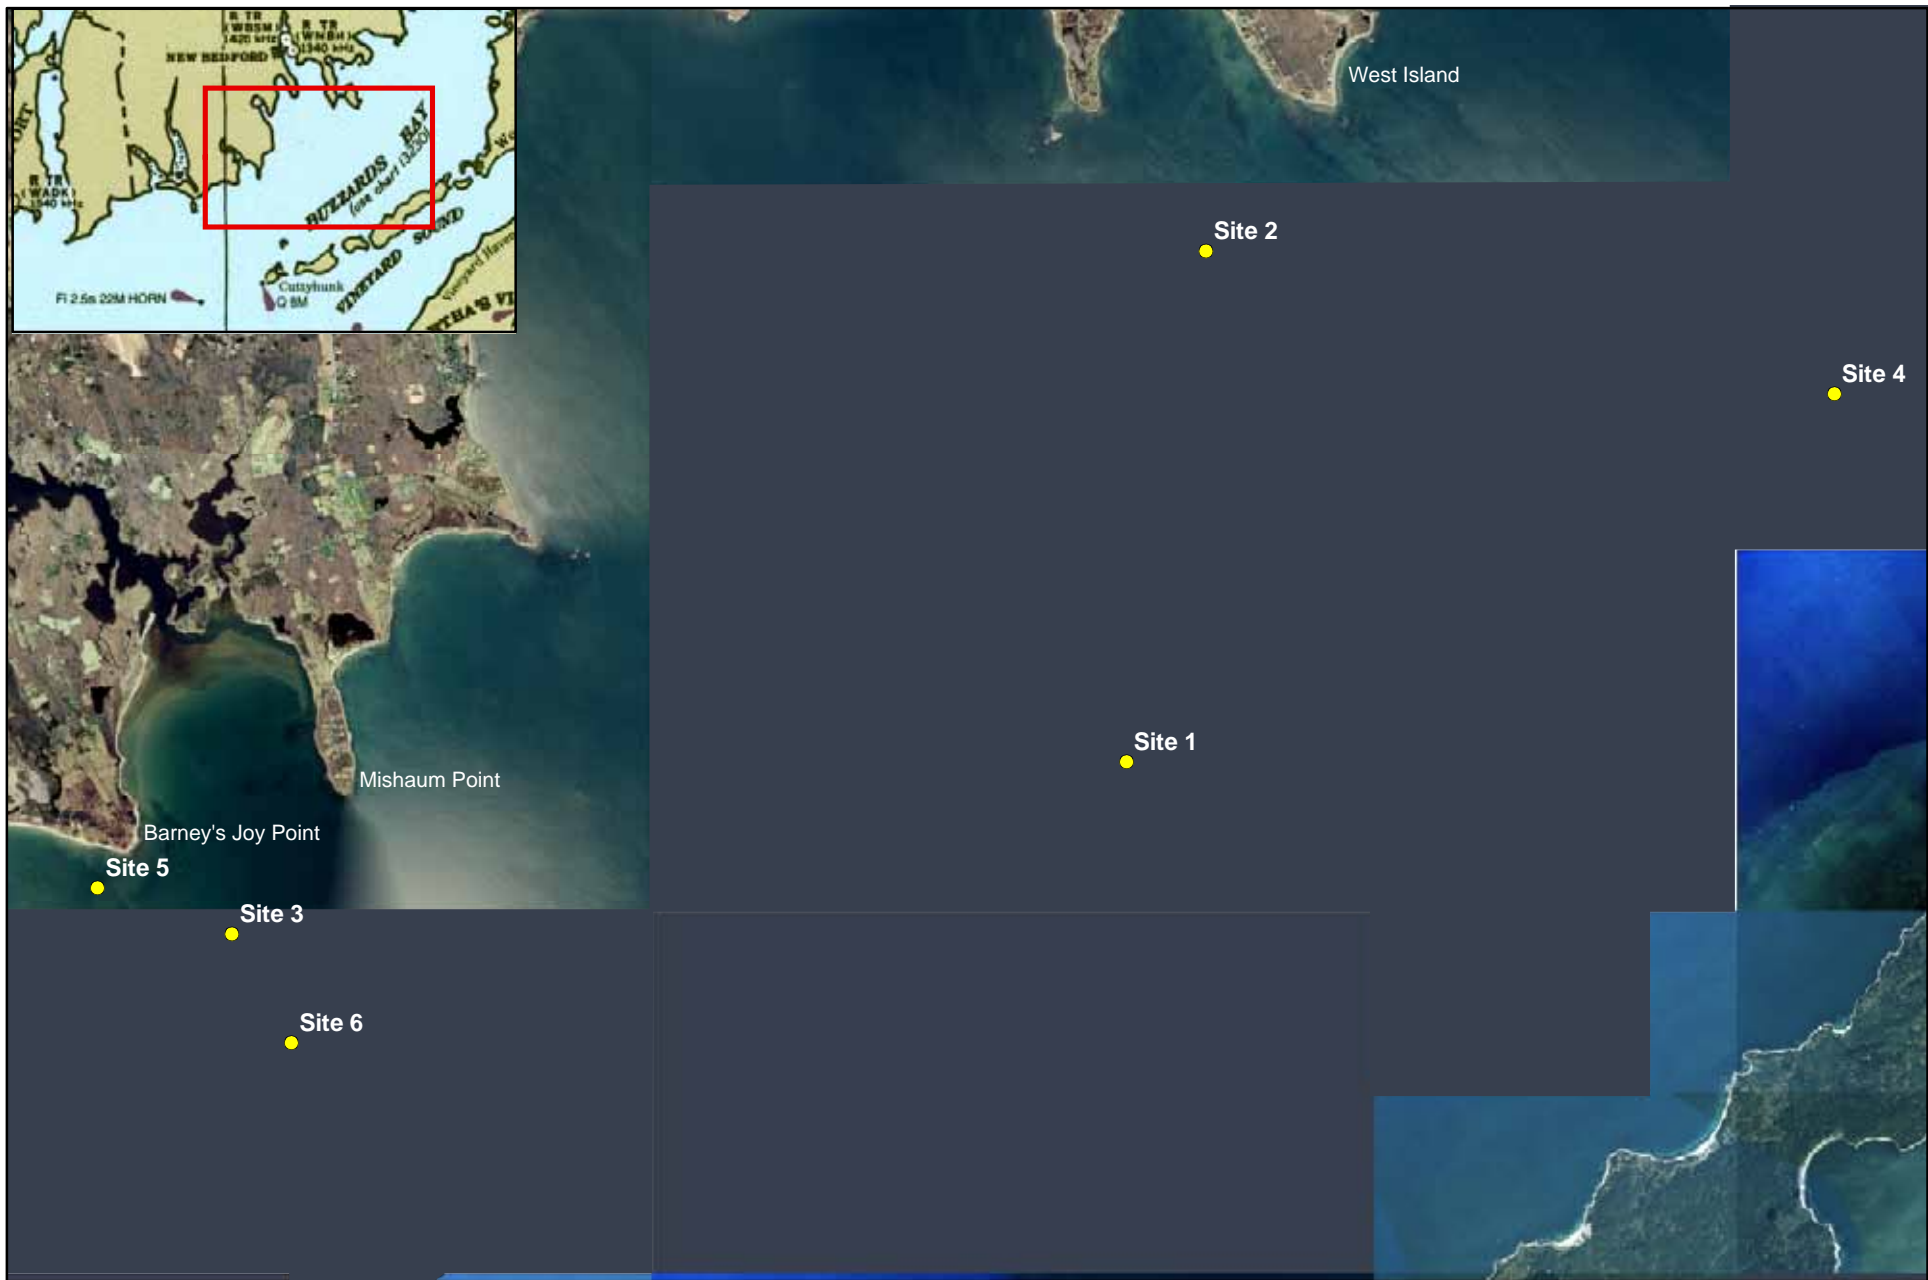

DRAFT (work in progress)

**Legend**

- Absorbent Pad Locations
- Oil observed on Pad

**ENTRIX**

Figure 16 Absorbent Swipe Surveys  
Bouchar B No. 120 Oil Spill  
Buzzards Bay, MA

**Legend**

→ Chain Drag - All Clean

**ENTRIX**  
Figure 15. Chain Drag Locations  
West Island Area  
2 of 2  
Bouchard No. 120 Oil Spill  
Buzzards Bay, MA

**Legend**

**Chain Drag**

→ Oiled

→ Clean

0 1 2 Miles

**ENTRIX**

Figure 14. Chain Drag Locations  
Barney's Joy Area  
1 of 2  
Bouchard No. 120 Oil Spill  
Buzzards Bay, MA

**Legend**

- All Pots Clean

**ENTRIX**

Figure 13. Lobster Pot Retrieval and Deployment Locations  
West Island Area  
2 of 2  
Bouchard No. 120 Oil Spill  
Buzzards Bay, MA

**Legend**

- Dive Sites

**ENTRIX**

Figure 17. Submerged Oil Survey  
Dive Sites  
Bouchar No. 120 Oil Spill  
Buzzards Bay, MA