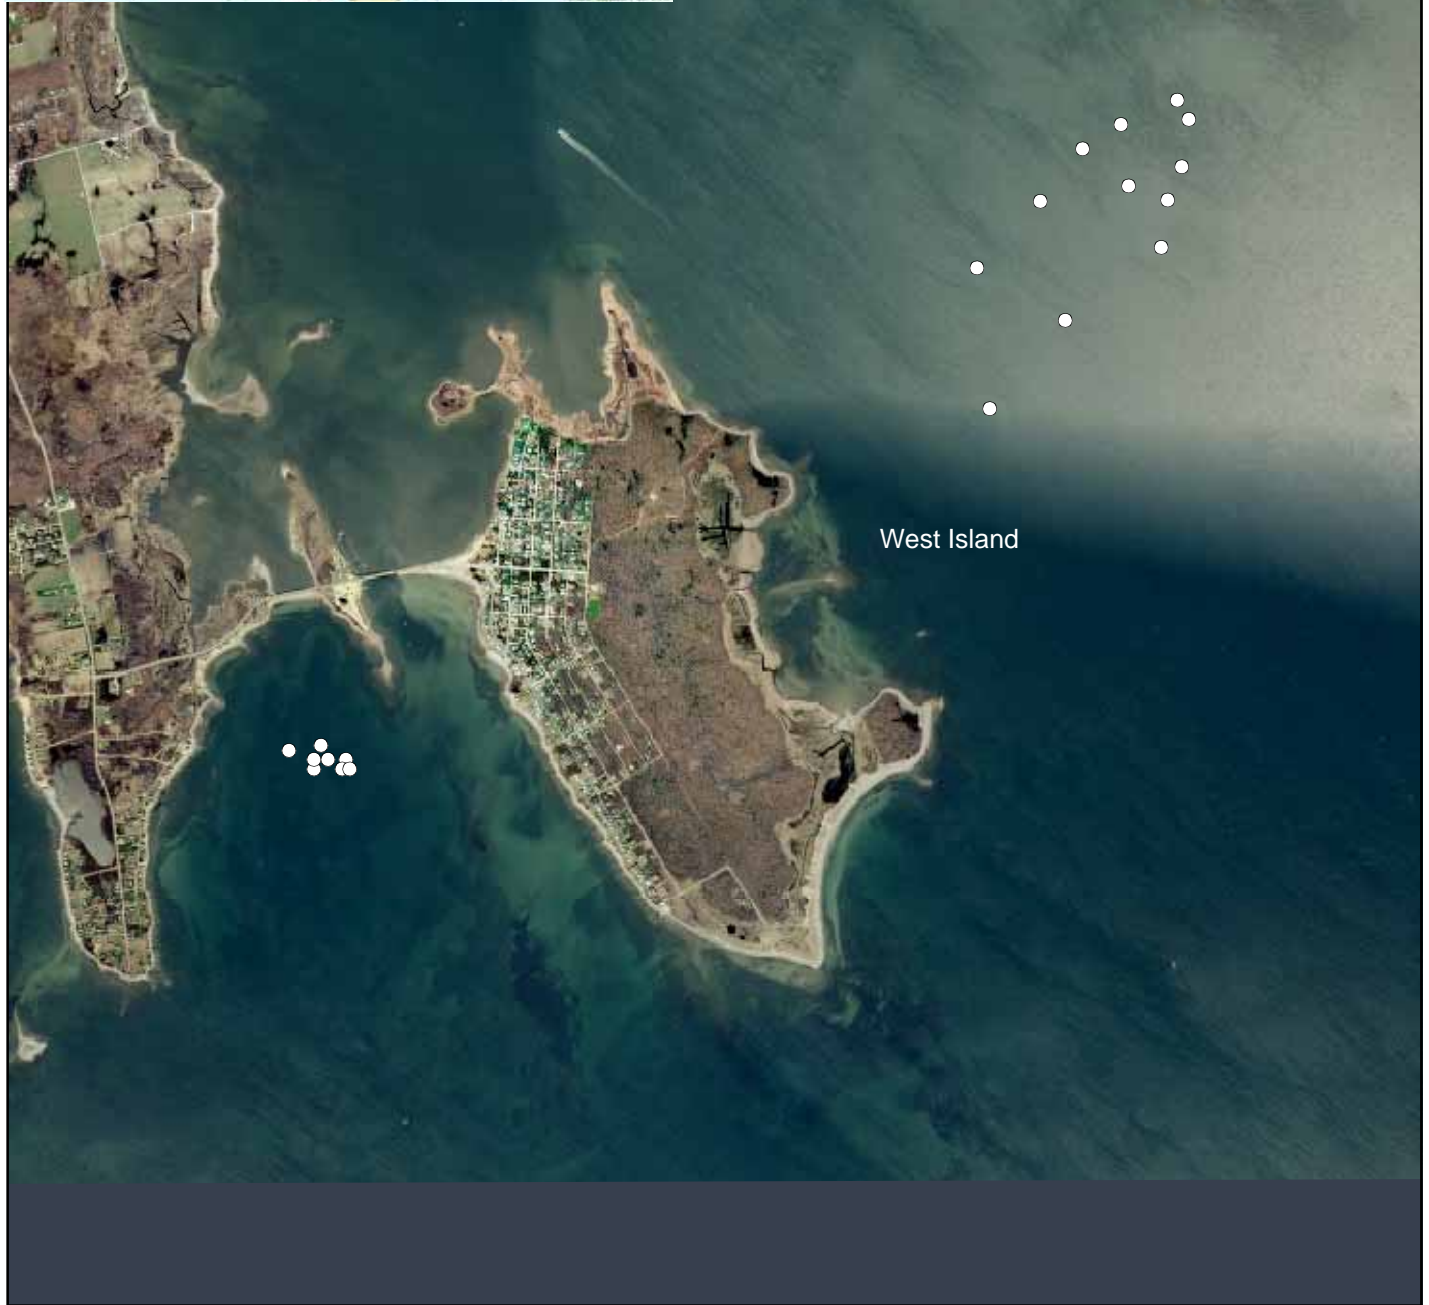

DRAFT (work in progress)

**Legend**

- Absorbent Pad Locations
- Oil observed on Pad

**ENTRIX**

Figure 16 Absorbent Swipe Surveys  
Bouchar B No. 120 Oil Spill  
Buzzards Bay, MA

**Legend**

→ Chain Drag - All Clean

**ENTRIX**  
Figure 15. Chain Drag Locations  
West Island Area  
2 of 2  
Bouchard No. 120 Oil Spill  
Buzzards Bay, MA

**Legend**

**Chain Drag**

→ Oiled

→ Clean

0 1 2 Miles

**ENTRIX**

Figure 14. Chain Drag Locations  
Barney's Joy Area  
1 of 2  
Bouchard No. 120 Oil Spill  
Buzzards Bay, MA

**Legend**

- All Pots Clean

**ENTRIX**

Figure 13. Lobster Pot Retrieval and Deployment Locations  
West Island Area  
2 of 2  
Bouchard No. 120 Oil Spill  
Buzzards Bay, MA

**Legend**

- Dive Sites

**ENTRIX**

Figure 17. Submerged Oil Survey  
Dive Sites  
Bouchar No. 120 Oil Spill  
Buzzards Bay, MA